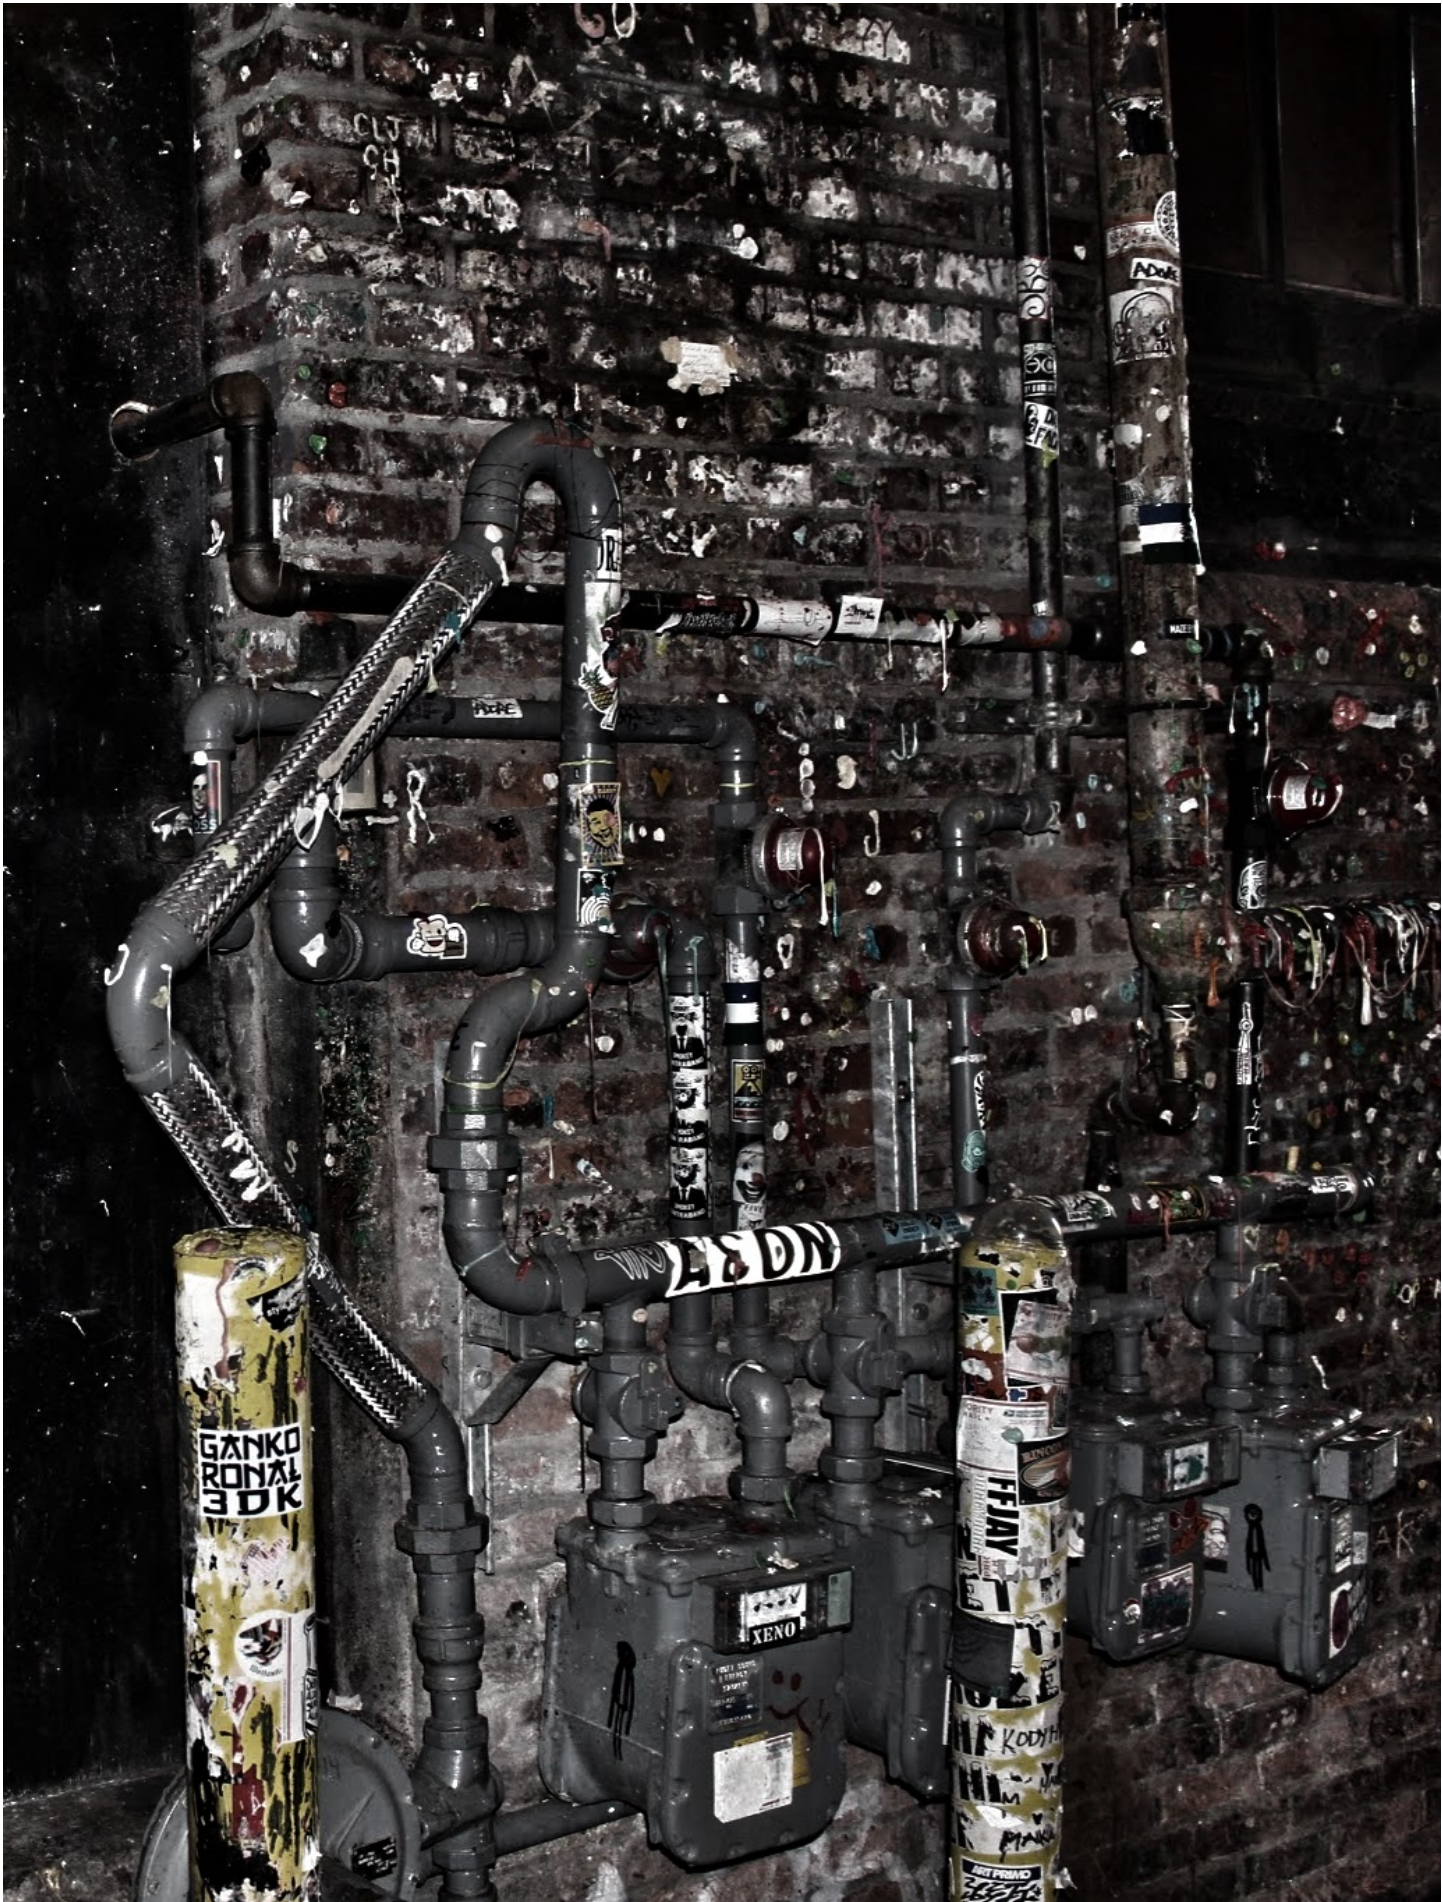

3002-2001

HANNAH +
WHEE 2005
CARTRONICS

DABCHICAGO

PIGONE