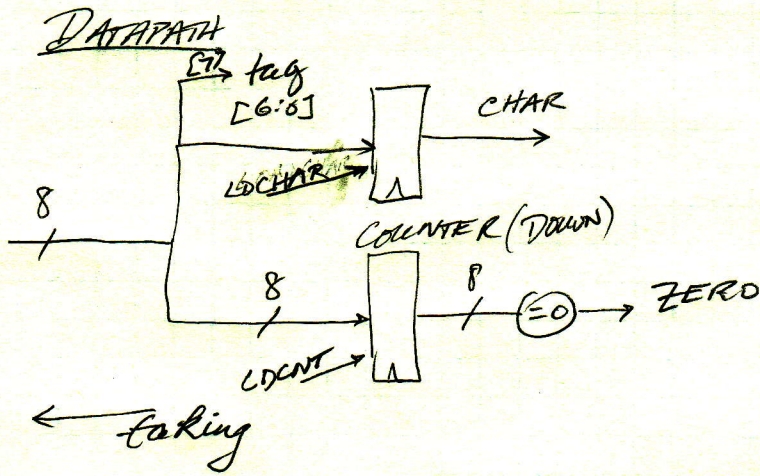

RUNLENGTH DECODER

CONTROLLER

Inputs: tag, ZERO
 Outputs: LDCNT, LDCHAR, taking

Note: taking = LDCNT | LDCHAR