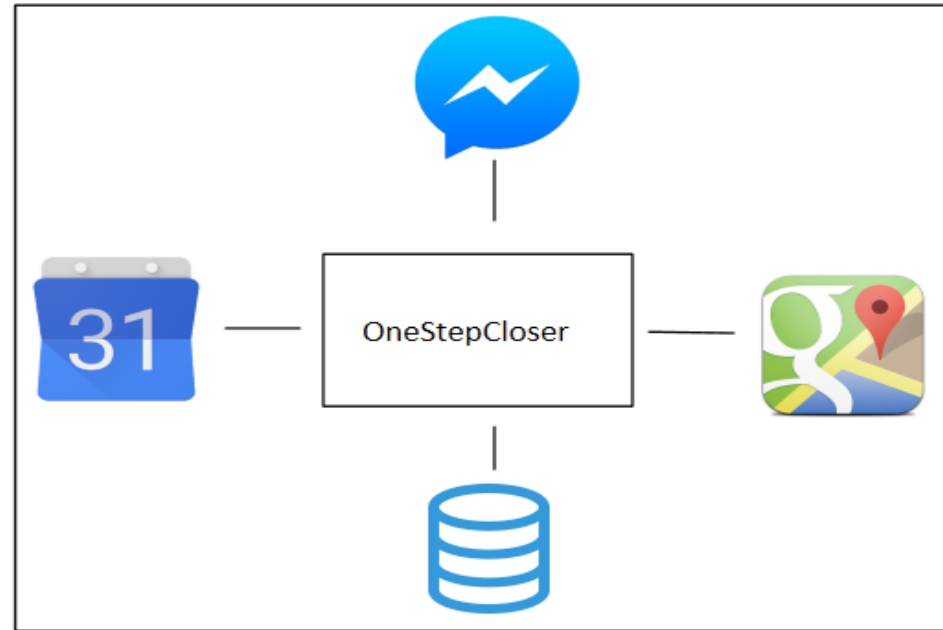

# OneStepCloser

Connected with friends. 身边信息 一手掌握

Define a new lifestyle. 约炮神器 超越陌陌

# Motivation, Functionality, Architecture

- Where are my friends right now? What are they doing?
- Are there any interesting people or events around me?
- Real time location -- Google Maps API
- Events and friends nearby -- SQL Database
- Chat with each other -- Facebook Chat API
- Event calendar -- Google Calendar API