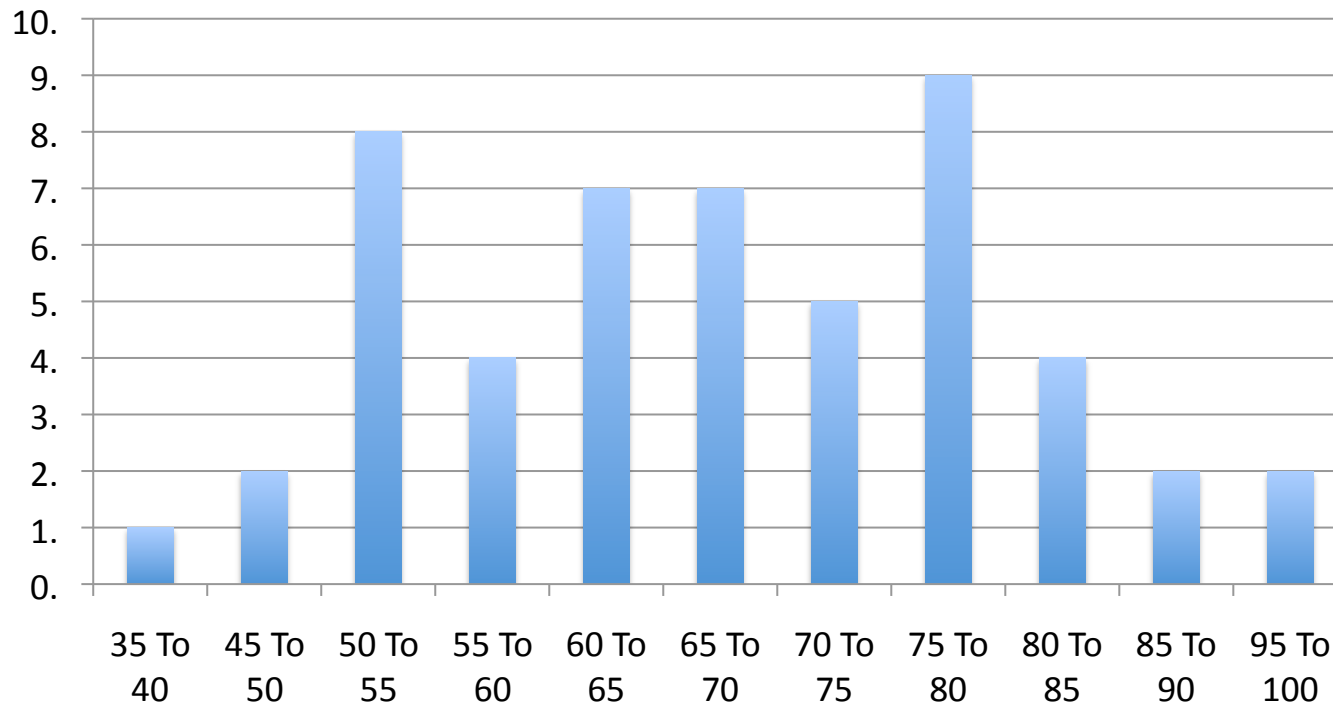

Midterm -- overall

- Mean: 68 Min: 39.5 Max: 96
– stddev: 12.9

Q1 – Q4

	Q1	Q2	Q3	Q4
Mean	17.2	20.24	14.3	16.1
Min	6	4	5	0
Max	25	25	25	24
Stddev	4.8	4.8	5.8	5.0