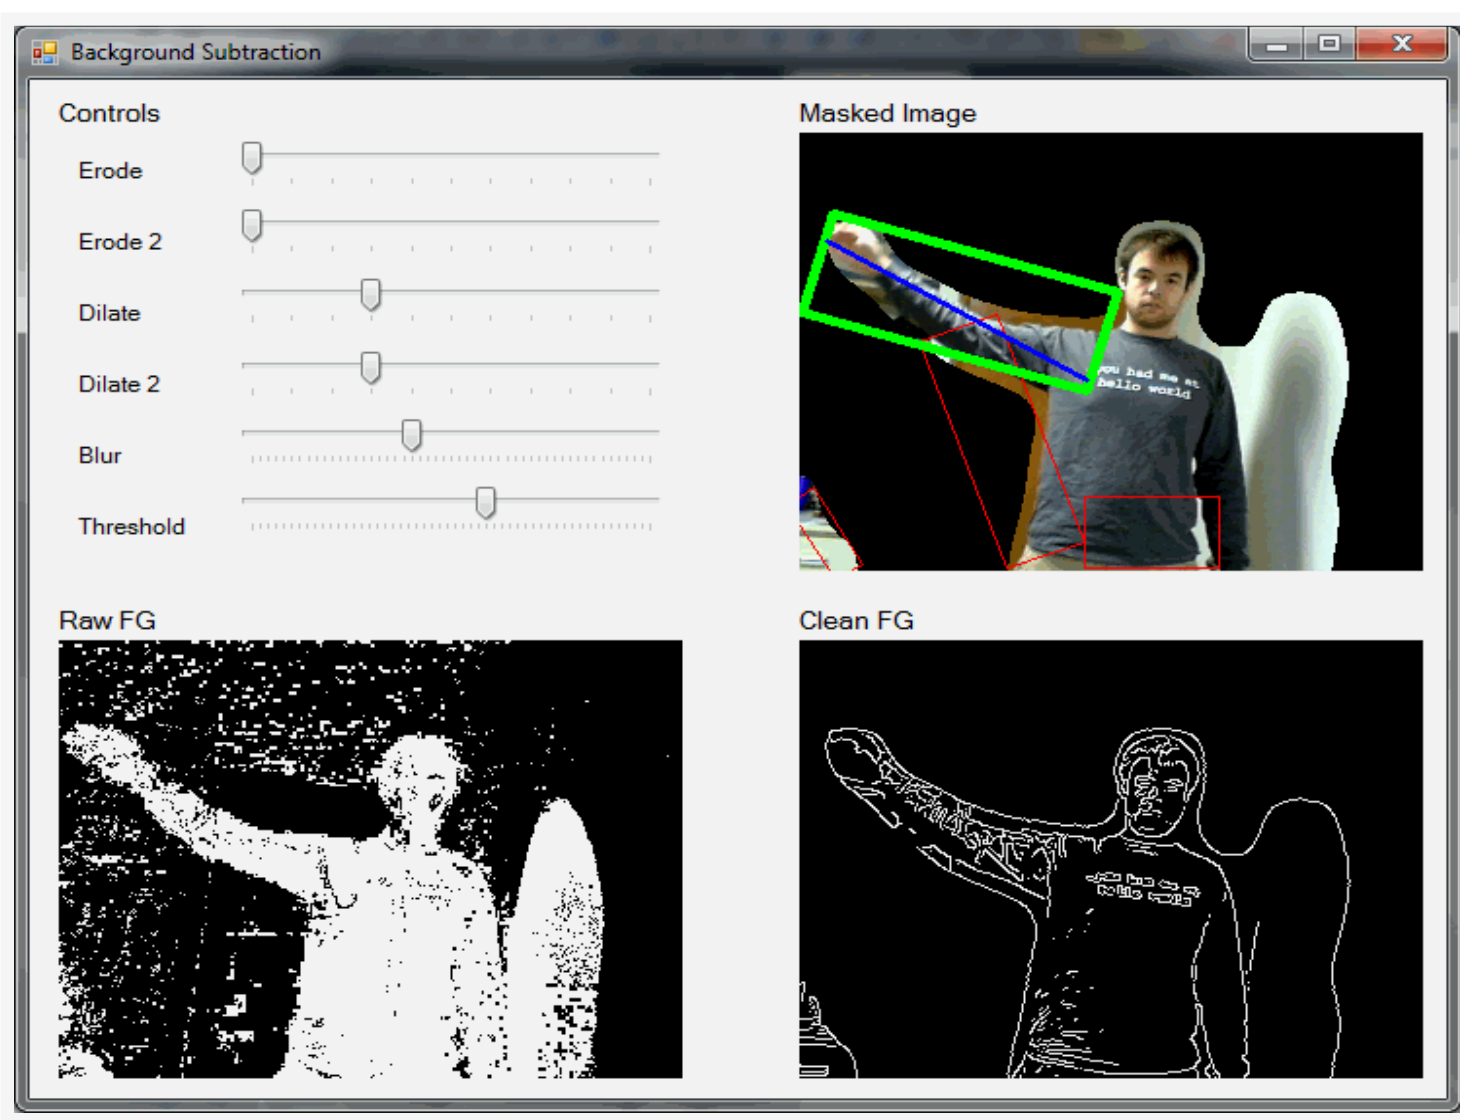

Application

Service

Intuihome

Enabling Intuitive Control of Devices via Gestures with 2D and 3D Cameras

Point at light

We create a virtual skeleton and analyze it

We create a virtual skeleton and analyze it

Taraaaa. Light is on!

A PROJECT BY:

Jehad Affoneh
affoneh@cs.washington.edu

Sterling Swigart
sterlingswigart@gmail.com

David Nufer
dnufer@cs.washington.edu