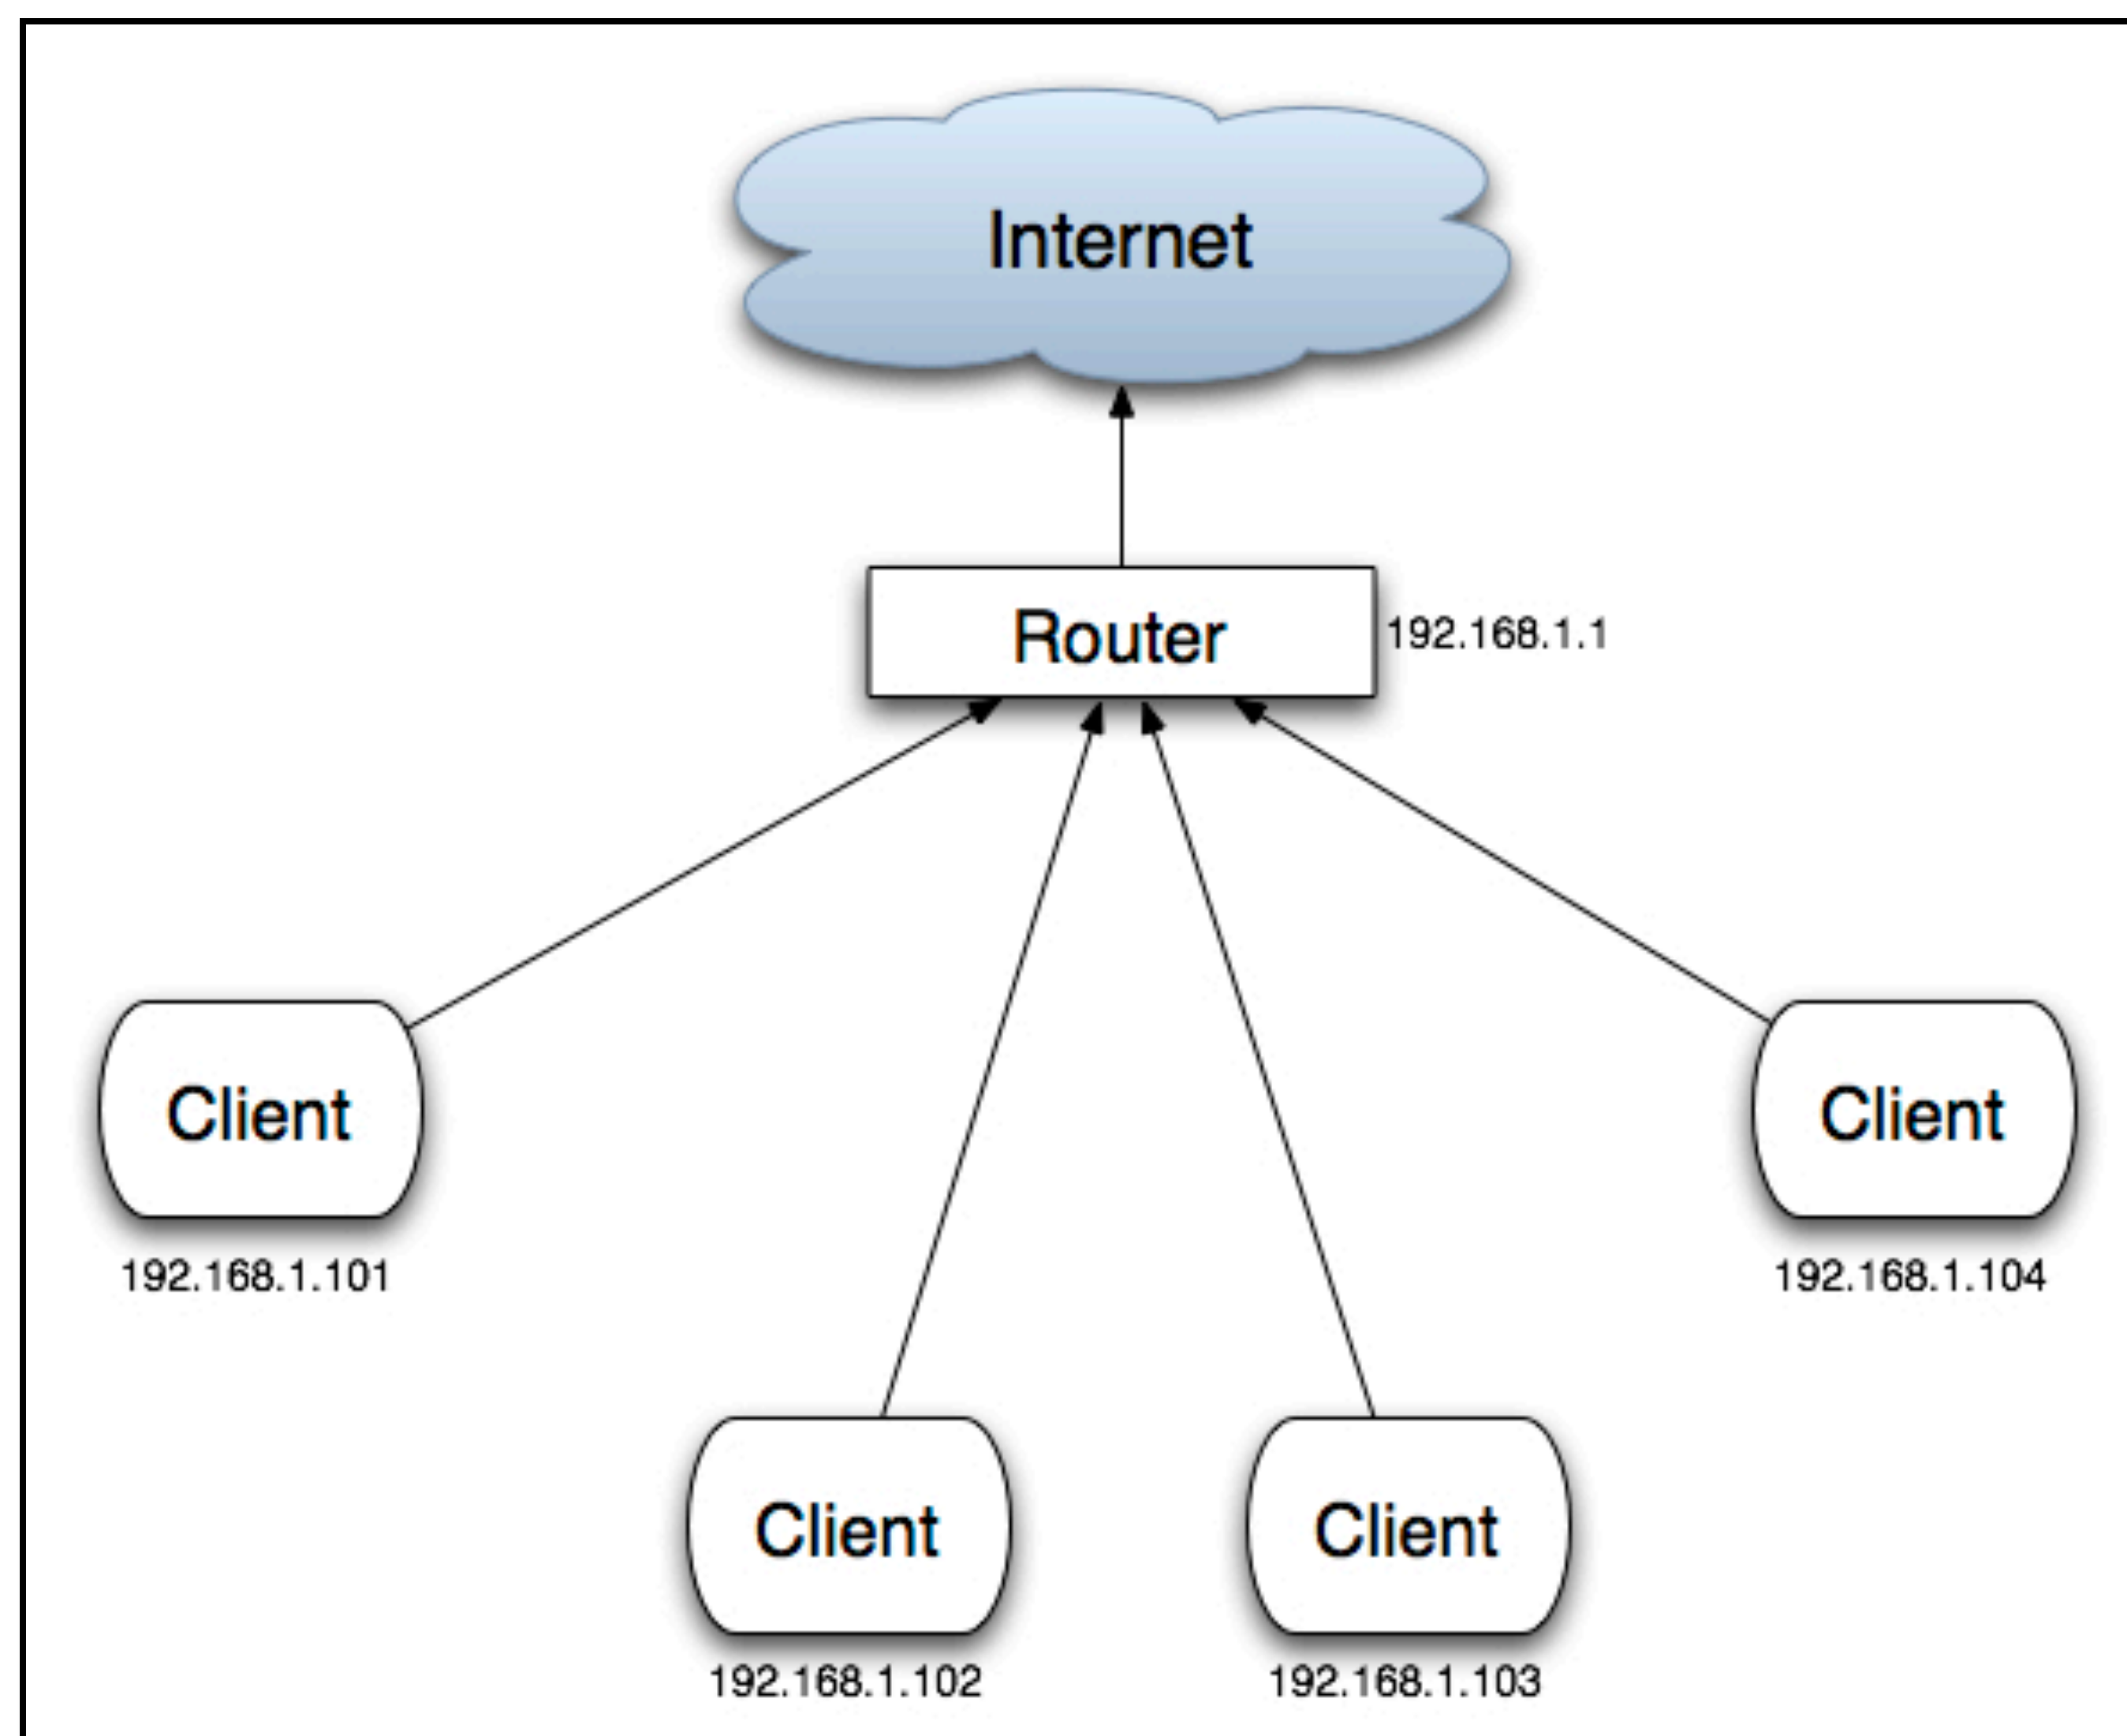

# Network Usurper

Benjamin Ullom

*Transparently reconfigures the network to control data flow  
and access to network devices*

Before

After