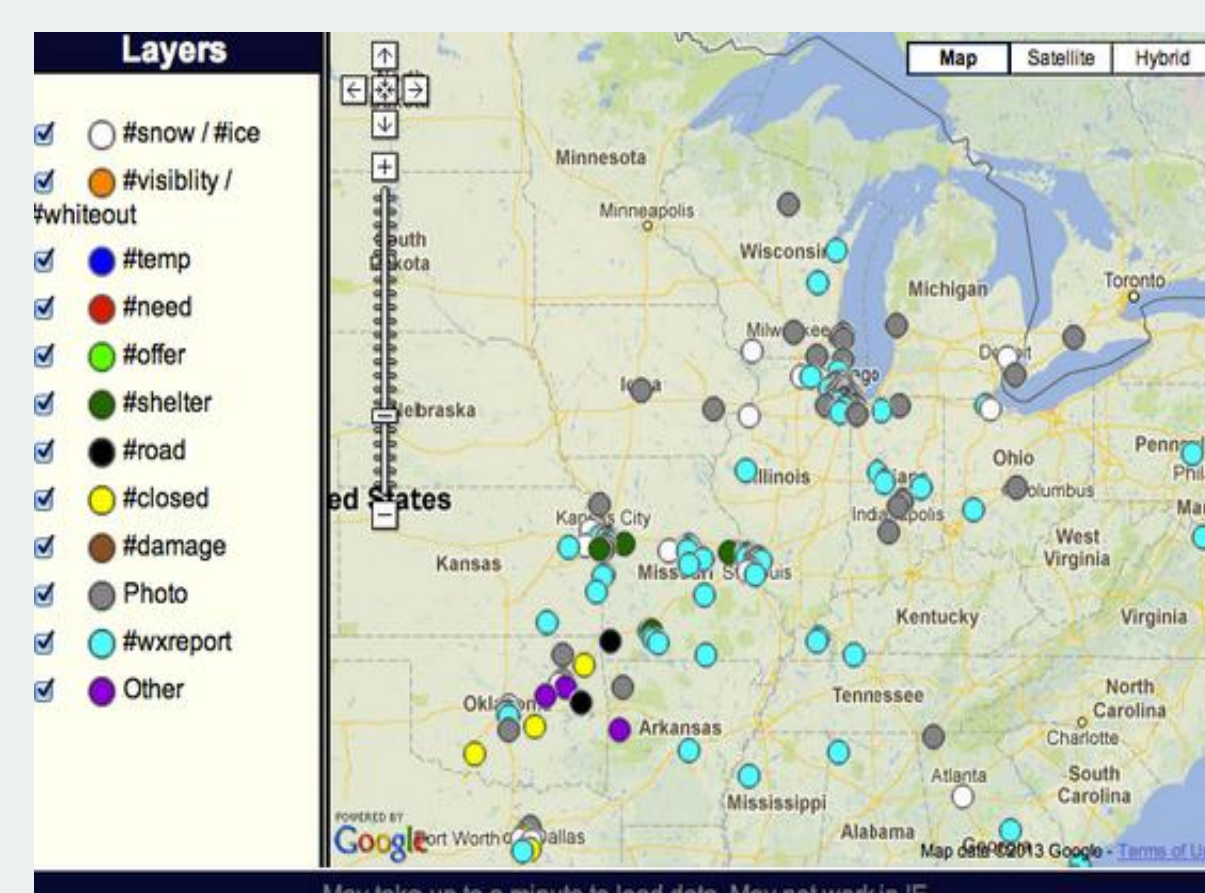

1 | create

Format tweet with hashtags

2 | categorizes

EVENT	Report Type	Report	Time - EDT	Location	Text
#zombie	#rising	from the grassy area in front of	2/12/2013 23:04:16	Siag Hall	report of a sign that says "zombie" near the
#zombie	#need	NA	2/12/2013 3:37:47	NA	Obstacle
#zombie	#need	totrain	2/12/2013 13:08:09	NA	#zombie
#zombie	#need	bandages	2/12/2013 21:56:47	4040 7th Ave NE	#zombie
#zombie	#road	blocked road! Zombies coming from the front!	2/12/2013 22:03:17	NA	#zombie
#zombie	#road	blocked road! Zombies coming from the front!	2/12/2013 22:03:27	4732 Brooklyn Ave NE Seattle, WA 98105	#zombie
#zombie	#attack	IM BEING ATTACKED ZOMBIES ATTACKING RAPIDLY	2/12/2013 22:23:34	4504 18th Ave NE Seattle, WA 98105	#zombie
#zombie	#attack	ATTACKING RAPIDLY	2/12/2013 22:25:10	Kane Hall	#zombie
Event Unknown	#video	NA	2/12/2013 22:28:03	NA	#zombie
#zombie	#attack	im being eaten alive!	2/12/2013 22:46:06	Seattle, WA	#zombie
#zombie	#need	food	2/13/2013 16:10:30	002 @time 2:18pm	#zombie
#zombie	#need	NA	2/14/2013 0:57:04	NA	#zombie
#zombie	#road	kill	2/14/2013 20:36:45	NA	#zombie

Processes and sorts into different categories

3 | maps

Maps tweets based on #loc

problem

Main Event Tag (Must be included)	Main Category Tags (Choose only one)	Location tag (Always include if you have location info)	Other Data Tags (Choose as many as you need and can fit)
#zombies, #TERT	#missing #attack #need #photo #violence #road #damage #food	#loc To add location, type #loc, then write your location information, then add with another tag symbol OR add location anywhere in tweet in lat, long form: #loc 47.31800,-122.3999034 OR enable geo location on your phone and Twitter client settings for locating the tweets where you are.	#src #time #contact #loc #details #details After date tags, write the info that goes with these tags: i.e. #contact Mary 555-5555 #time 3pm #source @CNN